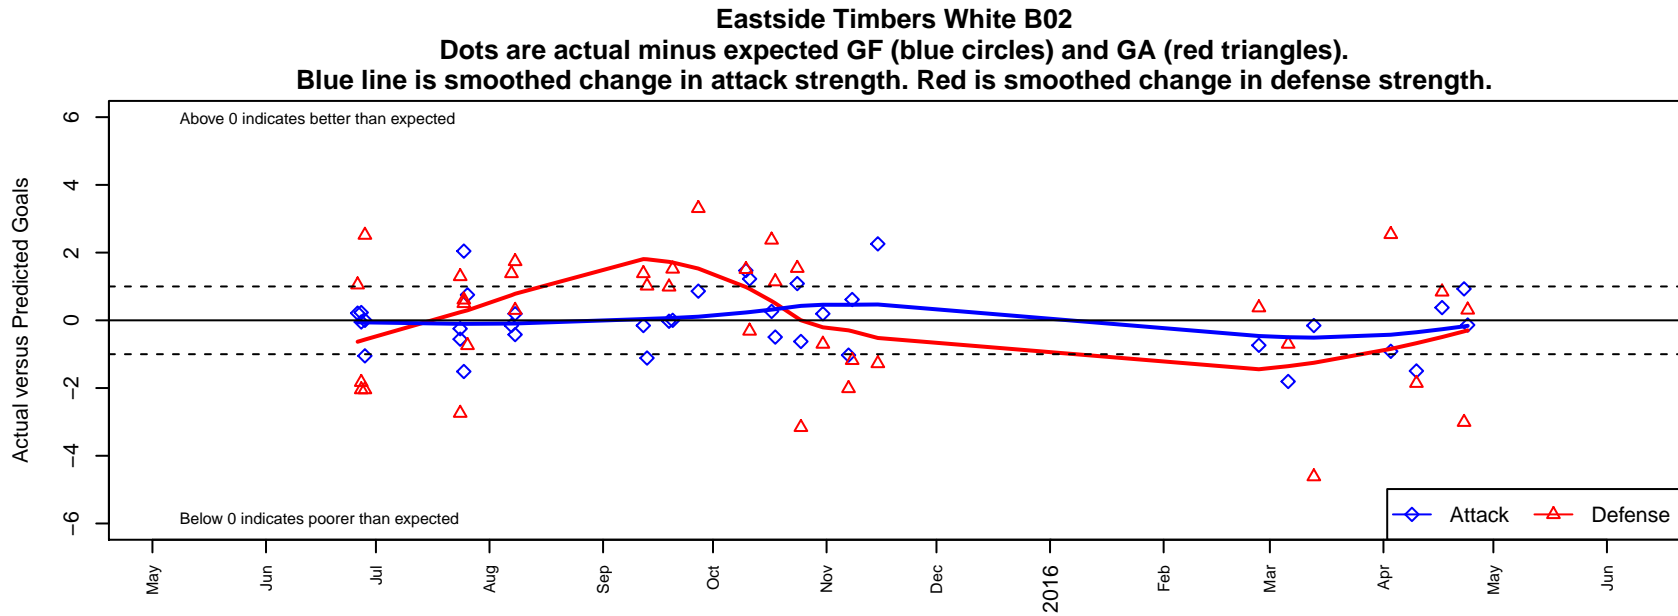

Eastside Timbers White B02

Eastside United FC
 Gresham, OR
 B02 total strength=758
 attack=1.23 defense=0.61
 fall league = PTT B02 Div 1 Green
 spr league = Spr OYS B02 Div 1 Green
 notes= Anderlecht; Tatum 2014

**attack and defense variance (black dot)
relative to other teams
and top 10 in region**

**attack and defense rating
relative to others at age
and all opponents in last 13 months**

Performance relative to 13 month average