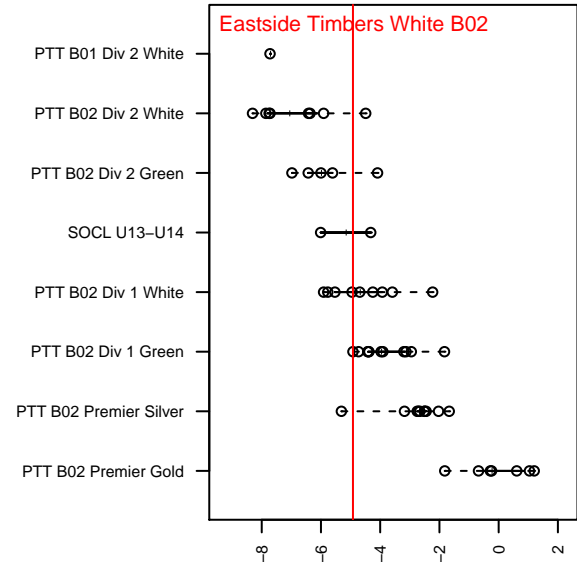

Eastside Timbers White B02

Eastside United FC
 Gresham, OR
 B02 total strength=758
 attack=1.23 defense=0.61
 fall league = PTT B02 Div 1 Green
 spr league = Spr OYS B02 Div 1 Green
 notes= Anderlecht; Tatum 2014

alt names used:
 Eastside Anderlecht
 EASTSIDE TIMBERS ANDERLECHT (OR)
 EASTSIDE TIMBERS ANDERLECHT (OR)
 Eastside Timbers U13B Anderlecht
 Eastside Timbers U13B Anderlecht
 Eastside Timbers U13B Anderlecht

Venues played:
 2015 Clash At the Border Silver/Bronze U13
 2015 Oswego Nike Cup Bronze U13
 2015 Bend Premier Cup U13B SILVER U13
 2015 PTT B02 Division 1 Green
 2015 OYS Presidents Cup B02
 2015 Spr OYS B02 Division 1 Green

**attack and defense variance (black dot)
relative to other teams
and top 10 in region**

**attack and defense rating
relative to others at age
and all opponents in last 13 months**

Performance relative to 13 month average